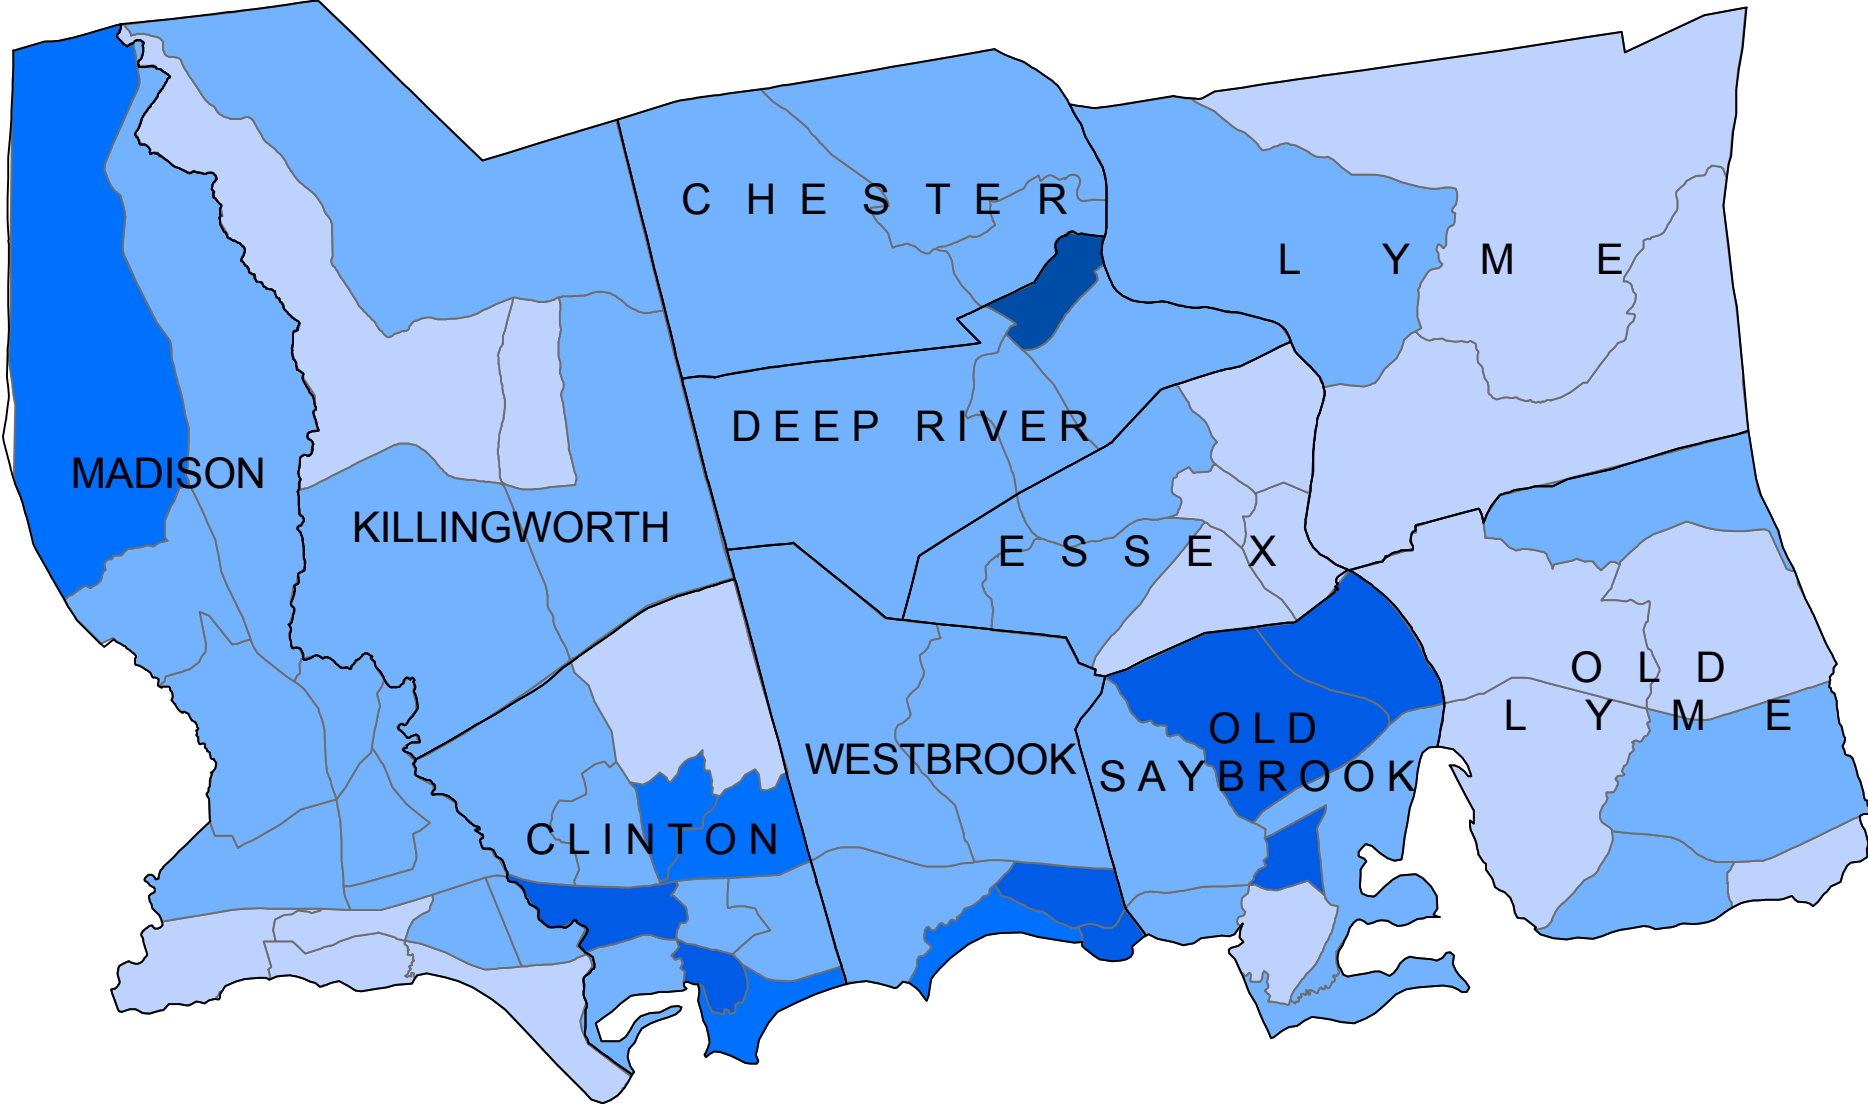

PERCENT OF TOTAL POPULATION - NOT WHITE - BY BLOCK GROUP
SOURCE: 2000 CENSUS, TABLE P3
REAL DATA

PERCENT OF POPULATION NOT WHITE

**CONNECTICUT
 RIVER REGIONAL
 ESTUARY PLANNING AGENCY**